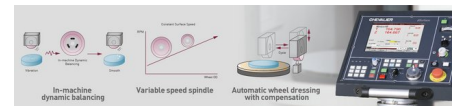

Rotary flat grinder FRG-600

Model	FRG-600
Brand	<u>CHEVALIER</u>
Condition	new
Table	600 mm
Origin	Taiwan

⌚ approx. 6 months from order

€ 122.570,00

Leasing*: € 2.316,57

FRG-400/600
Transmission mechanism and Rotary table

General characteristics

Grinding length	600 mm
Distance spindle - table	600 mm
Table	600 mm
Max. grinding radius	325 mm
Magnetic table	600 mm
Max. work piece weight	205 kg
Automatic vertical feed	450 mm
Spindle revs	500 - 2200 rpm
Spindle motor	5 kW
Total power	19 kW
Table height	820 mm

Grinding wheel dimensions	Dm. 355 x 38 x Dm. 127 mm
Servo-axis motors Y/Z	1.7
Rotary table motor	2.4 kW
Rotary table speed	10 - 150 1/min
Positioning accuracy	0.005 mm
Repeat accuracy	0.003 mm

Dimensions and weight

Length	2800 mm
Width	2800 mm
Height	2610 mm
Transport dimensions	2850 x 2000 x 2470 mm
Weight	3500 kg

Description

iSurface control with 10,4" touchscreen for fully automatic grinding
in machine manual wheel balancing
traveling column rib structure
AC servo motors für Y/Z axes and rotary table
1 pc. wheel flange
1 pc. grinding wheel Dm. 355 x 38 x Dm. 127 mm
Coolant equipment with automatic paper filter and magnetic separator
automatic dresser on the table, with compensation
fully enclosed splash guard
electromagnetic round chuck, fine pole pitch (1+3 mm)
working lamp
warning lamp
operating manual in German and English