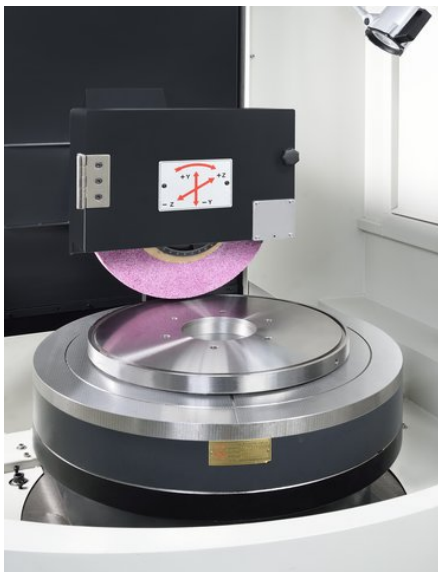

Rotary flat grinder FRG-600

Model	FRG-600
Brand	<u>CHEVALIER</u>
Condition	new
Table	600 mm
Origin	Taiwan

⌚ approx. 6 months from order

€ 122.570,00

Leasing*: € 2.316,57

FRG-400/600
Transmission mechanism and Rotary table

General characteristics

Grinding length	600 mm
Distance spindle - table	600 mm
Table	600 mm
Max. grinding radius	325 mm
Magnetic table	600 mm
Max. work piece weight	205 kg
Automatic vertical feed	450 mm
Spindle revs	500 - 2200 rpm
Spindle motor	5 kW
Total power	19 kW
Table height	820 mm

Grinding wheel dimensions	Dm. 355 x 38 x Dm. 127 mm
Servo-axis motors Y/Z	1.7
Rotary table motor	2.4 kW
Rotary table speed	10 - 150 1/min
Positioning accuracy	0.005 mm
Repeat accuracy	0.003 mm

Dimensions and weight

Length	2800 mm
Width	2800 mm
Height	2610 mm
Transport dimensions	2850 x 2000 x 2470 mm
Weight	3500 kg

Description

iSurface control with 10,4" touchscreen for fully automatic grinding
in machine manual wheel balancing
traveling column rib structure
AC servo motors für Y/Z axes and rotary table
1 pc. wheel flange
1 pc. grinding wheel Dm. 355 x 38 x Dm. 127 mm
Coolant equipment with automatic paper filter and magnetic separator
automatic dresser on the table, with compensation
fully enclosed splash guard
electromagnetic round chuck, fine pole pitch (1+3 mm)
working lamp
warning lamp
operating manual in German and English