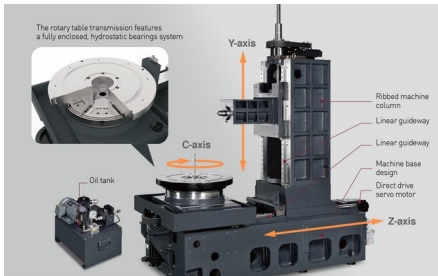

Rotary flat grinder FRG-600

Model	FRG-600
Brand	<u>CHEVALIER</u>
Condition	new
Table	600 mm
Origin	Taiwan

⌚ approx. 6 months from order

€ 122.570,00

Leasing*: € 2.316,57

FRG-400/600
Transmission mechanism and Rotary table

General characteristics

Grinding length	600 mm
Distance spindle - table	600 mm
Table	600 mm
Max. grinding radius	325 mm
Magnetic table	600 mm
Max. work piece weight	205 kg
Automatic vertical feed	450 mm
Spindle revs	500 - 2200 rpm
Spindle motor	5 kW
Total power	19 kW
Table height	820 mm

Grinding wheel dimensions	Dm. 355 x 38 x Dm. 127 mm
Servo-axis motors Y/Z	1.7
Rotary table motor	2.4 kW
Rotary table speed	10 - 150 1/min
Positioning accuracy	0.005 mm
Repeat accuracy	0.003 mm

Dimensions and weight

Length	2800 mm
Width	2800 mm
Height	2610 mm
Transport dimensions	2850 x 2000 x 2470 mm
Weight	3500 kg

Description

iSurface control with 10,4" touchscreen for fully automatic grinding
in machine manual wheel balancing
traveling column rib structure
AC servo motors für Y/Z axes and rotary table
1 pc. wheel flange
1 pc. grinding wheel Dm. 355 x 38 x Dm. 127 mm
Coolant equipment with automatic paper filter and magnetic separator
automatic dresser on the table, with compensation
fully enclosed splash guard
electromagnetic round chuck, fine pole pitch (1+3 mm)
working lamp
warning lamp
operating manual in German and English