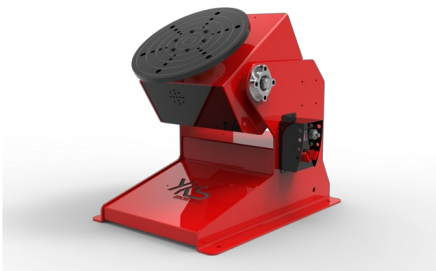

Welding Rotatingtable YKSPOZ 1000

Model	YKSPOZ 1000
Brand	<u>YKS</u>
Condition	new
Load capacity	1000 kg
Table diameter	1200 mm
Origin	Türkiye

⌚ approx. 3-6 weeks from placing order

€ 11.000,00

Leasing*: € 211,20

General characteristics

Load capacity	1000 kg
Rated center of gravity	150 mm
Rated eccentricity	150 mm
Rated tilt torque	360 kgm
Voltage / Frequency	230 / 50 V / Hz
Rotation motor	0.55 kW
Tilting motor	0.75 kW
Rotation speed	0.1 - 3 U/min
Tilting time	60 s
Table diameter	1200 mm
T-slots	M20X6 mm
Height of rotating center at horizontal rotation	1000 mm

Dimensions and weight

Description

The positioners are available in standard sizes for load capacities from 150 kg to 3,000 kg.

The frame is optimally designed for rotation and tilting operations.

The positioners consist of a motor, gearbox, table tilting system, steel gears, and control system and are structurally optimally protected.

For heavy workpieces, the positioners are mounted on the floor.

The tables have radial T-slots that enable quick clamping of the workpieces.

Tilting and rotation are controlled by steel gears.

For safety, the positioner is equipped with a reduction gear that holds the table in the desired position.