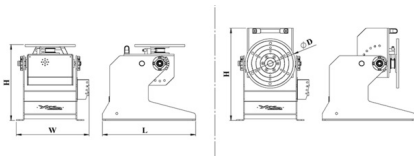

Welding Rotatingtable YKSPOZ 1000

Model	YKSPOZ 1000
Brand	<u>YKS</u>
Condition	new
Load capacity	1000 kg
Table diameter	1200 mm
Origin	Türkiye

⌚ approx. 3-6 weeks from placing order

€ 11.000,00

Leasing*: € 211,20

General characteristics

Load capacity	1000 kg
Rated center of gravity	150 mm
Rated eccentricity	150 mm
Rated tilt torque	360 kgm
Voltage / Frequency	230 / 50 V / Hz
Rotation motor	0.55 kW
Tilting motor	0.75 kW
Rotation speed	0.1 - 3 U/min
Tilting time	60 s
Table diameter	1200 mm
T-slots	M20X6 mm
Height of rotating center at horizontal rotation	1000 mm

Dimensions and weight

Description

The positioners are available in standard sizes for load capacities from 150 kg to 3,000 kg.

The frame is optimally designed for rotation and tilting operations.

The positioners consist of a motor, gearbox, table tilting system, steel gears, and control system and are structurally optimally protected.