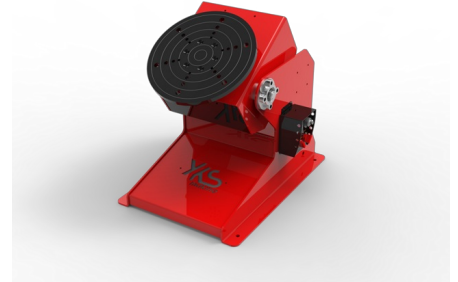

Welding Rotatingtable YKSPOZ 1000

Model	YKSPOZ 1000
Brand	<u>YKS</u>
Condition	new
Load capacity	1000 kg
Table diameter	1200 mm
Origin	Türkiye

⌚ approx. 3-6 weeks from placing order

€ 11.000,00

Leasing*: € 211,20

General characteristics

Load capacity	1000 kg
Rated center of gravity	150 mm
Rated eccentricity	150 mm
Rated tilt torque	360 kgm
Voltage / Frequency	230 / 50 V / Hz
Rotation motor	0.55 kW
Tilting motor	0.75 kW
Rotation speed	0.1 - 3 U/min
Tilting time	60 s
Table diameter	1200 mm
T-slots	M20X6 mm
Height of rotating center at horizontal rotation	1000 mm

Dimensions and weight

Description

The positioners are available in standard sizes for load capacities from 150 kg to 3,000 kg.

The frame is optimally designed for rotation and tilting operations.

The positioners consist of a motor, gearbox, table tilting system, steel gears, and control system and are structurally optimally protected.

For heavy workpieces, the positioners are mounted on the floor.

The tables have radial T-slots that enable quick clamping of the workpieces.

Tilting and rotation are controlled by steel gears.

For safety, the positioner is equipped with a reduction gear that holds the table in the desired position.