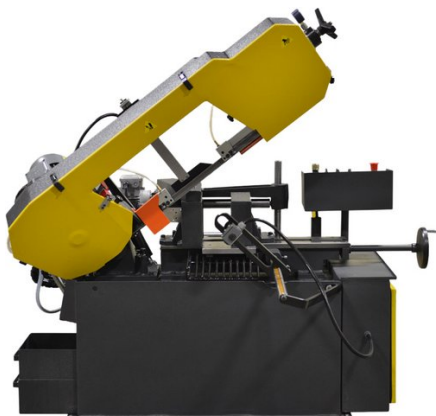

Fully automatic band saw BMSO 230

Model	BMSO 230
Brand	<u>HESSE by BEKAMAK</u>
Condition	new
Cutting capacity 0° round	230 mm
Cutting capacity 0° square	230 mm
Origin	Türkiye

⌚ approx. 14 - 16 weeks from order

€ 9.400,00

Leasing*: € 181,42

Symbolfoto / sample photo

General characteristics

Saw frame	Pivot frame
Band dimensions	2730x27x0,9 mm
Band speed continous	35-70 m/min
Cutting capacity 0° round	230 mm
Cutting capacity 0° square	230 mm

Cutting capacity 0° flat	240x230 mm
Working height	590 mm
Hydraulic motor	0.37 kW
Motor	1.3 kW
Coolant pump motor	0.12 kW

Dimensions and weight

Length	1700 mm
Width	800 mm
Height	1500 mm
Weight	530 kg

Description

blade brush
control panel
height adjustment switch
hydromechanical blade tension
inverter
mechanic top clamping
material length stop
coolant pump
saw blade
security switch
1,2 meter roller table
users manual in GERMAN or ENGLISCH