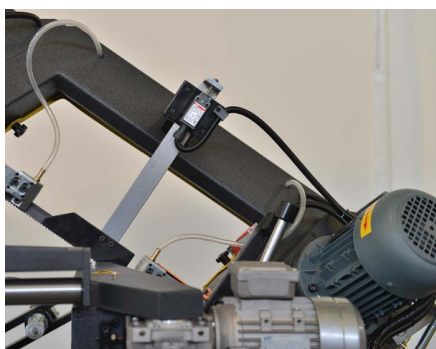

Fully automatic band saw BMSO 230

Model	BMSO 230
Brand	<u>HESSE by BEKAMAK</u>
Condition	new
Cutting capacity 0° round	230 mm
Cutting capacity 0° square	230 mm
Origin	Türkiye

⌚ approx. 14 - 16 weeks from order

€ 9.400,00

Leasing*: € 181,42

Symbolfoto / sample photo

General characteristics

Saw frame	Pivot frame
Band dimensions	2730x27x0,9 mm
Band speed continous	35-70 m/min
Cutting capacity 0° round	230 mm
Cutting capacity 0° square	230 mm

Cutting capacity 0° flat	240x230 mm
Working height	590 mm
Hydraulic motor	0.37 kW
Motor	1.3 kW
Coolant pump motor	0.12 kW

Dimensions and weight

Length	1700 mm
Width	800 mm
Height	1500 mm
Weight	530 kg

Description

blade brush
control panel
height adjustment switch
hydromechanical blade tension
inverter
mechanic top clamping
material length stop
coolant pump
saw blade
security switch
1,2 meter roller table
users manual in GERMAN or ENGLISCH